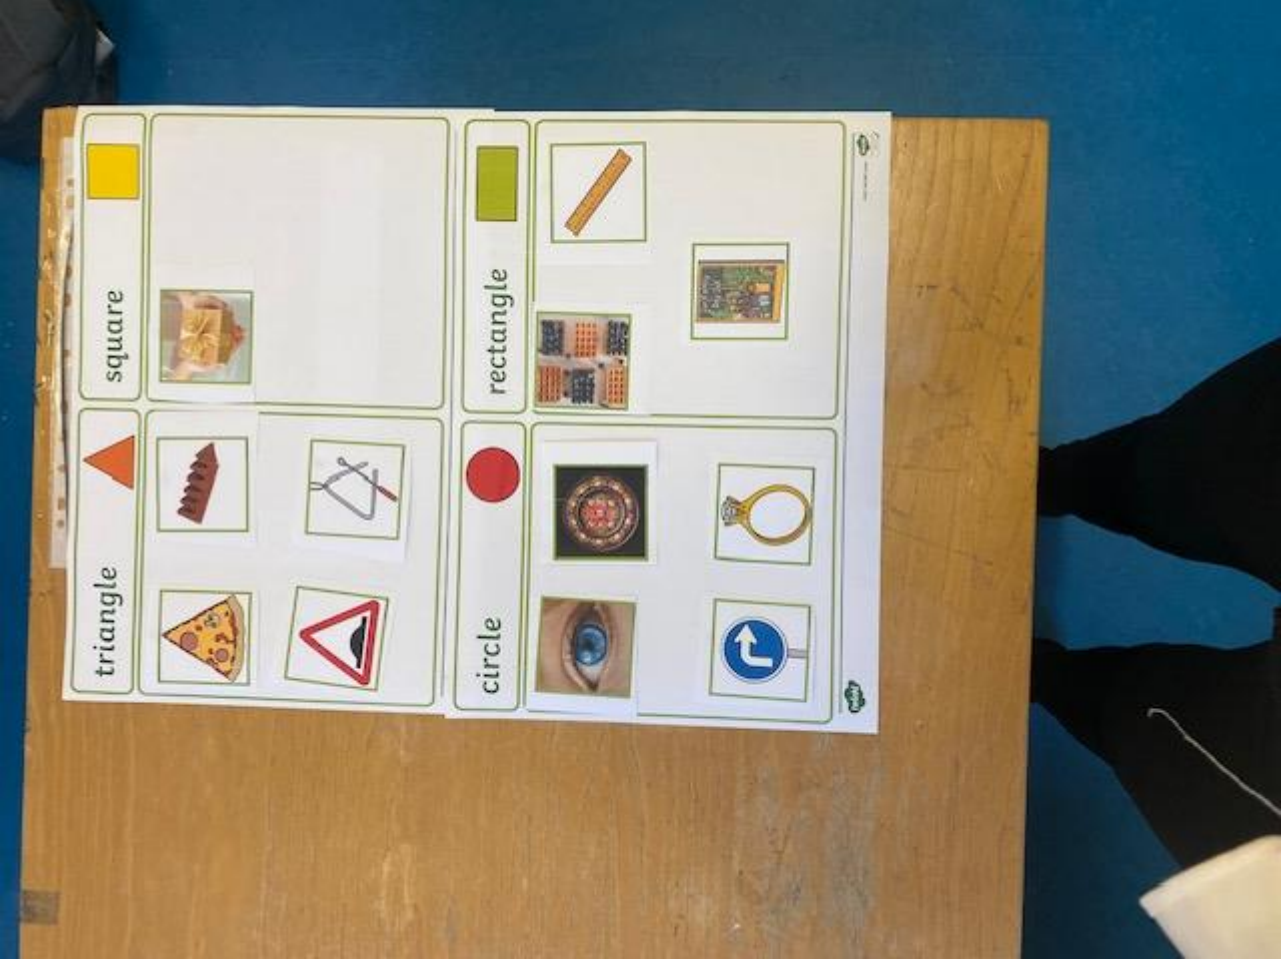

My Shape Monster.

My Shape monster

MY SHAPE MONSTER

my shape monster of animals

My shape monster

monster

2D Shape Hunt

Count and colour the 2D shapes hidden in the autumn scene.